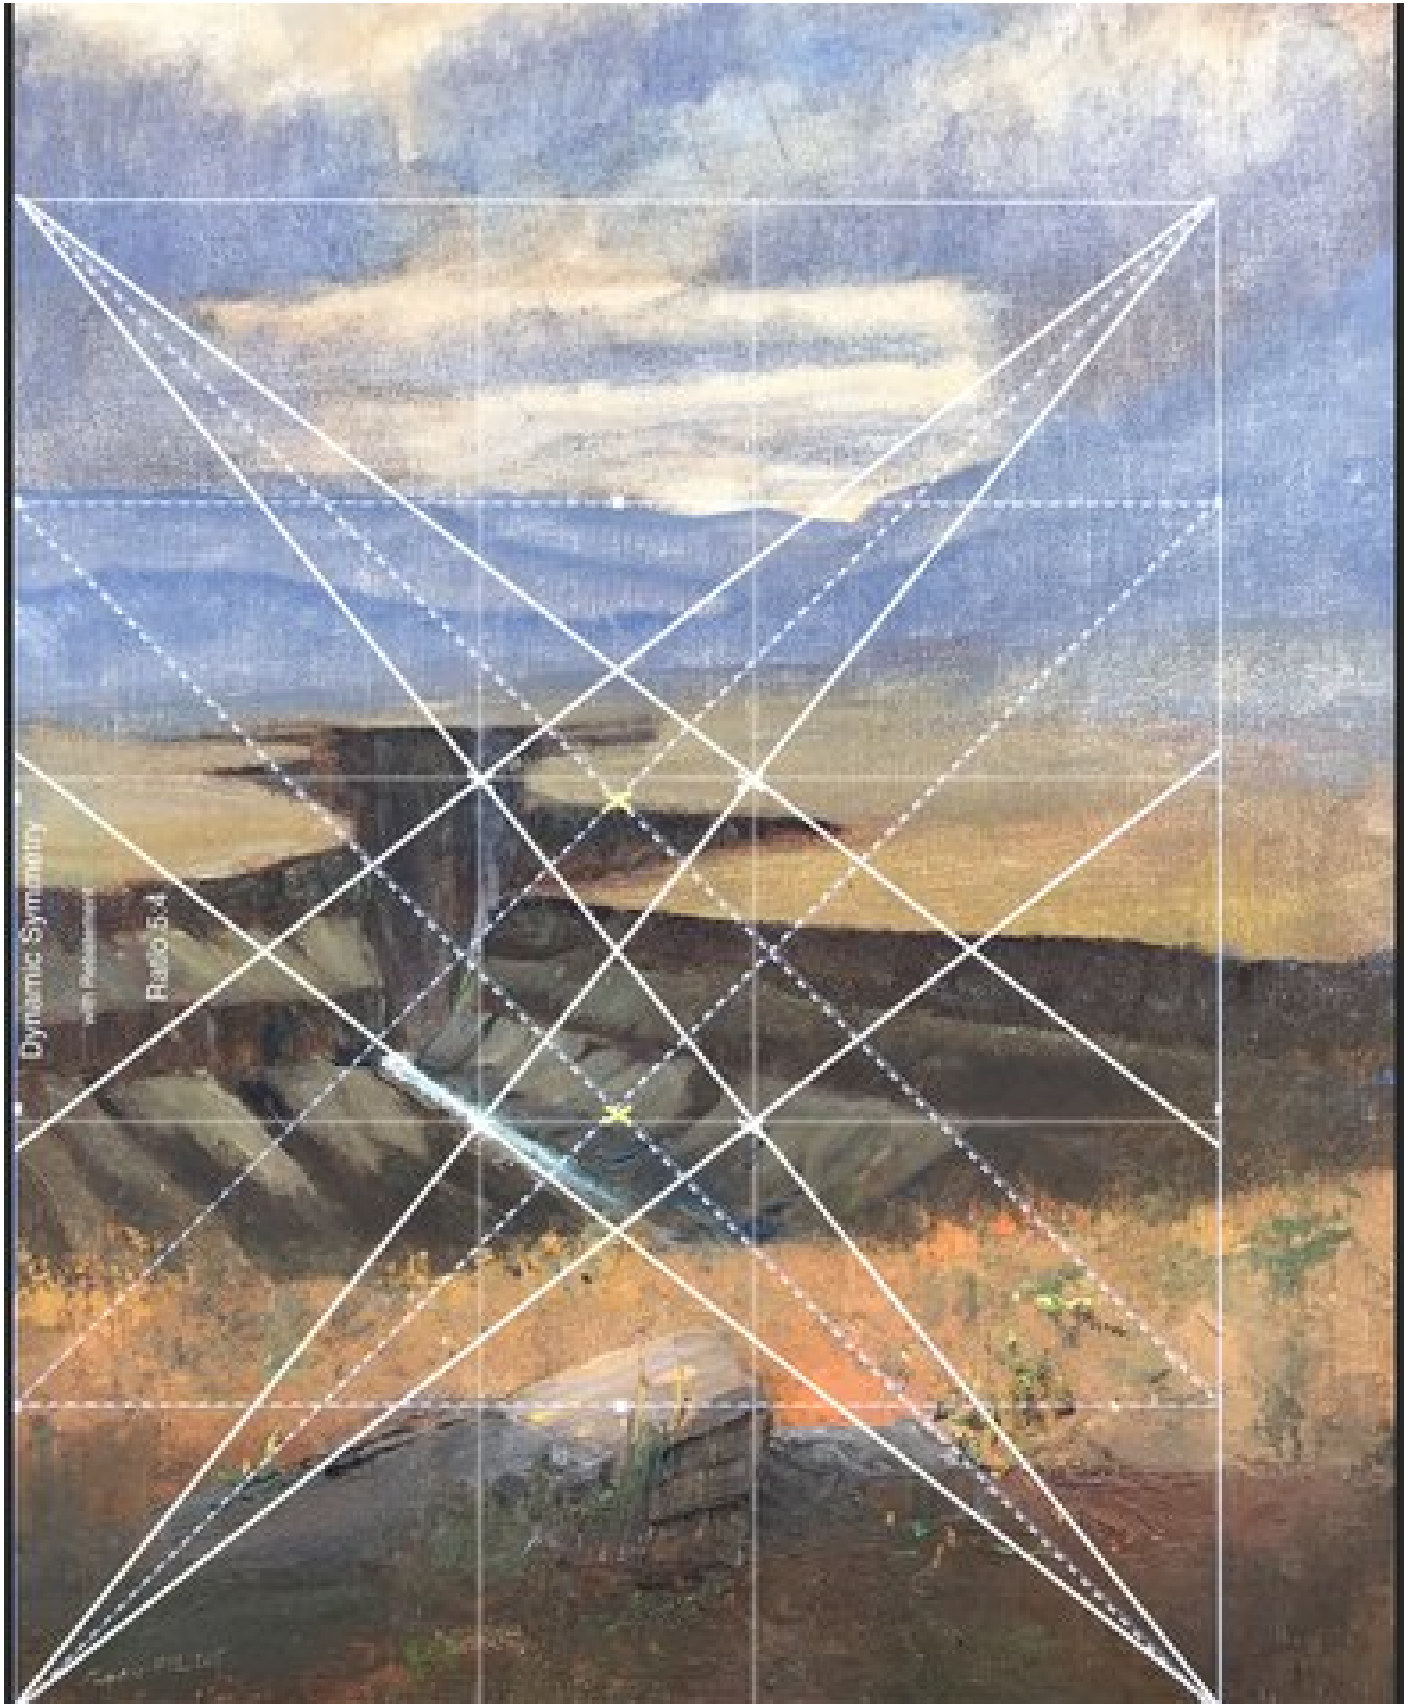

Taos Gorge Fusion Orig plus Cropped DS

Karen Halbert Artist
www.karenhalbert.com

Taos Gorge Fusion Orig plus Cropped DS

Karen Halbert Artist
www.karenhalbert.com

Material Oil
Size 4:3 aspect Ratio
Price

We used Photoshop to resize the armature, making it smaller but keeping the same aspect ratio; we moved it around until the river aligned with a diagonal (actually a reciprocal here). Magically, other points and lines aligned nicely with the smaller armature, This could be a painting. But in reality, upon looking at the original painting again, we do feel that it aligns nicely with the armature.

Back.